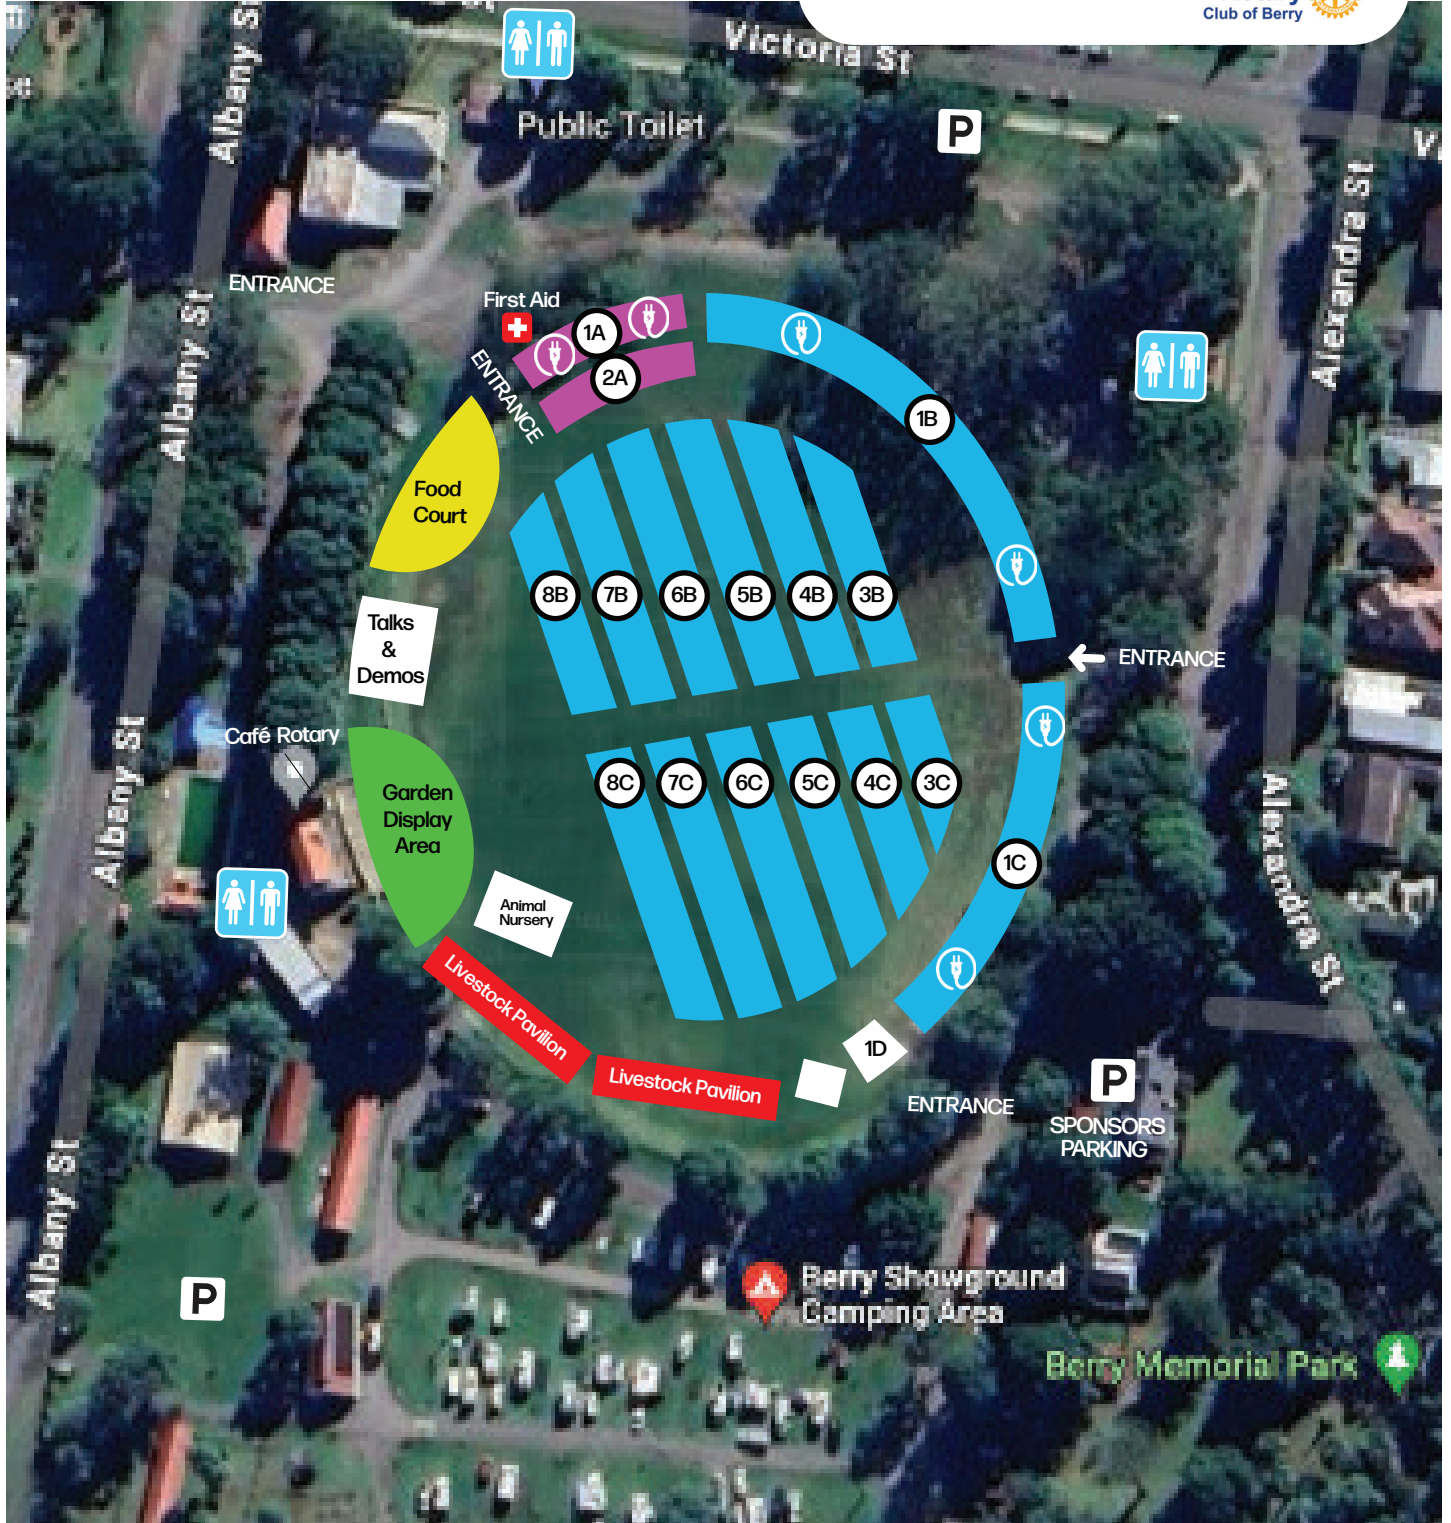

Berry Small Farm Field Days Site Map

- | | | | | | |
|------------------------------------------------------------------------------------|--------------------------------------------------------------|-------------------------------------------------------------------------------------|--------------------------|---------------------------------------------------------------------------------------|---------------------------|
|  | Large Sites
Sections 1, 3, 4, 5, 6, 7, 8 (B and C) |  | Catering Outlets |  | Livestock Pavilion |
|  | Small Sites
Sections 1A, 2A |  | Gardening Section | | |